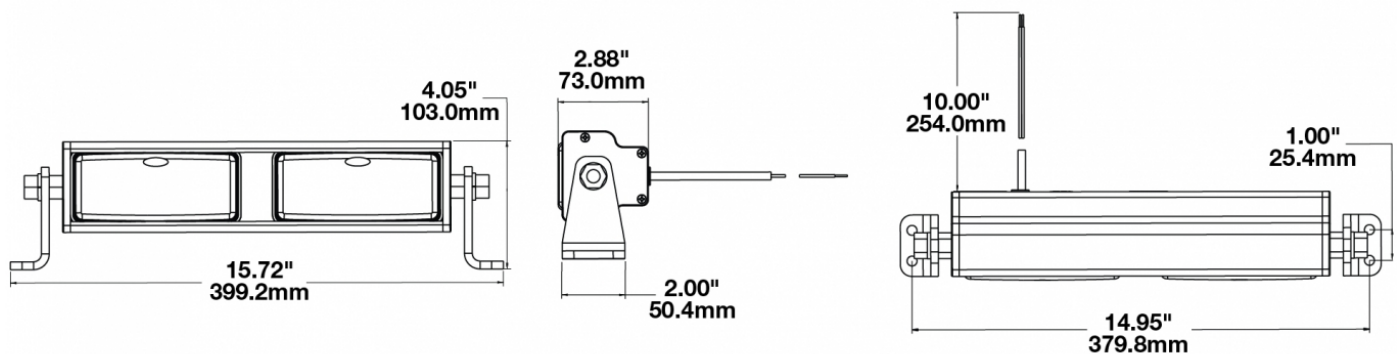

PRODUCT DIMENSIONS

Print date: 2024-08-11

© 2024 J.W. Speaker Corporation • Germantown, WI U.S.A.
www.jwspeaker.com • speaker@jwspeaker.com • 262.251.6660

J.W. SPEAKER
Engineered. Lighting. Solutions.