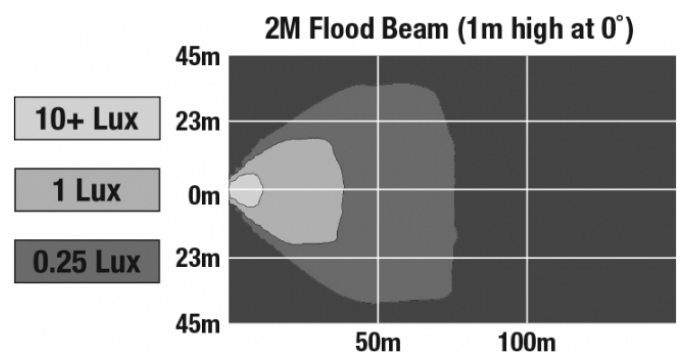

## PRODUCT INFORMATION

<b>Description</b>	12/24V LED 2-Mod Lightbar 15" Light Bar with Flood Beam Pattern
<b>Height</b>	102.87 mm / 4.05 in
<b>Width</b>	399.29 mm / 15.72 in
<b>Depth</b>	73.15 mm / 2.88 in
<b>Shape</b>	Rectangular
<b>Outer Lens Material</b>	Polycarbonate
<b>Outer Lens Color</b>	Clear
<b>Housing Material</b>	Die-Cast Aluminum
<b>Housing Color</b>	Black
<b>Mounting Type</b>	Universal Mount
<b>Minimum Operating Temperature</b>	-40 °C / -40 °F
<b>Maximum Operating Temperature</b>	65 °C / 149 °F
<b>Connector or Wiring</b>	10" Bare Leads
<b>Product Weight</b>	4.44 lbs / 2.01 kgs
<b>Shipping Weight</b>	9.00 lbs / 4.08 kgs

## PHOTOMETRIC SPECIFICATIONS

<b>Raw Lumen Output</b>	2,200
<b>Effective Lumen Output</b>	1,320
<b>Nominal LED Color Temperature</b>	5000 K
<b>Beam Pattern(s)</b>	Forward Lighting - Flood (Standard)

Print date: 2024-08-11